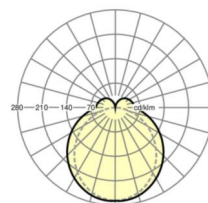

LIGHTING TECHNOLOGY

Placement	LED, Colour rendering/Light colour CRI ≥ 80 / 3000K
Colour tolerance (MacAdam)	3SDCM
Photobiological safety (Luminaire)	RG1
Nominal luminous flux	4522lm
LED service life	50000h L80/B10 (Tq 40°C)
Luminaire luminous efficiency	166lm/W
Beam angle	130° (C0) / 110° (C90)
UGR lat./long.	23.7 / 22.2

MECHANICS

Housing colour	silver grey/white aluminium RAL 9006
Dimensions (LxWxH/DxH)	1531mm x 63mm x 54mm
Weight (net)	2kg
Type of installation	Mounting rail system installation, Light structure

Dimensions

L	1531 mm	Length
B	63 mm	Width
H	54 mm	Height

DEEP-LINK

<https://www.regiolum.de/en/article/19130004065>

Reference	LED 5000lm 830
ηLB	100 %
Φ ↓/↑	84 % / 16 %
UGR lat./long.	23.7 / 22.2